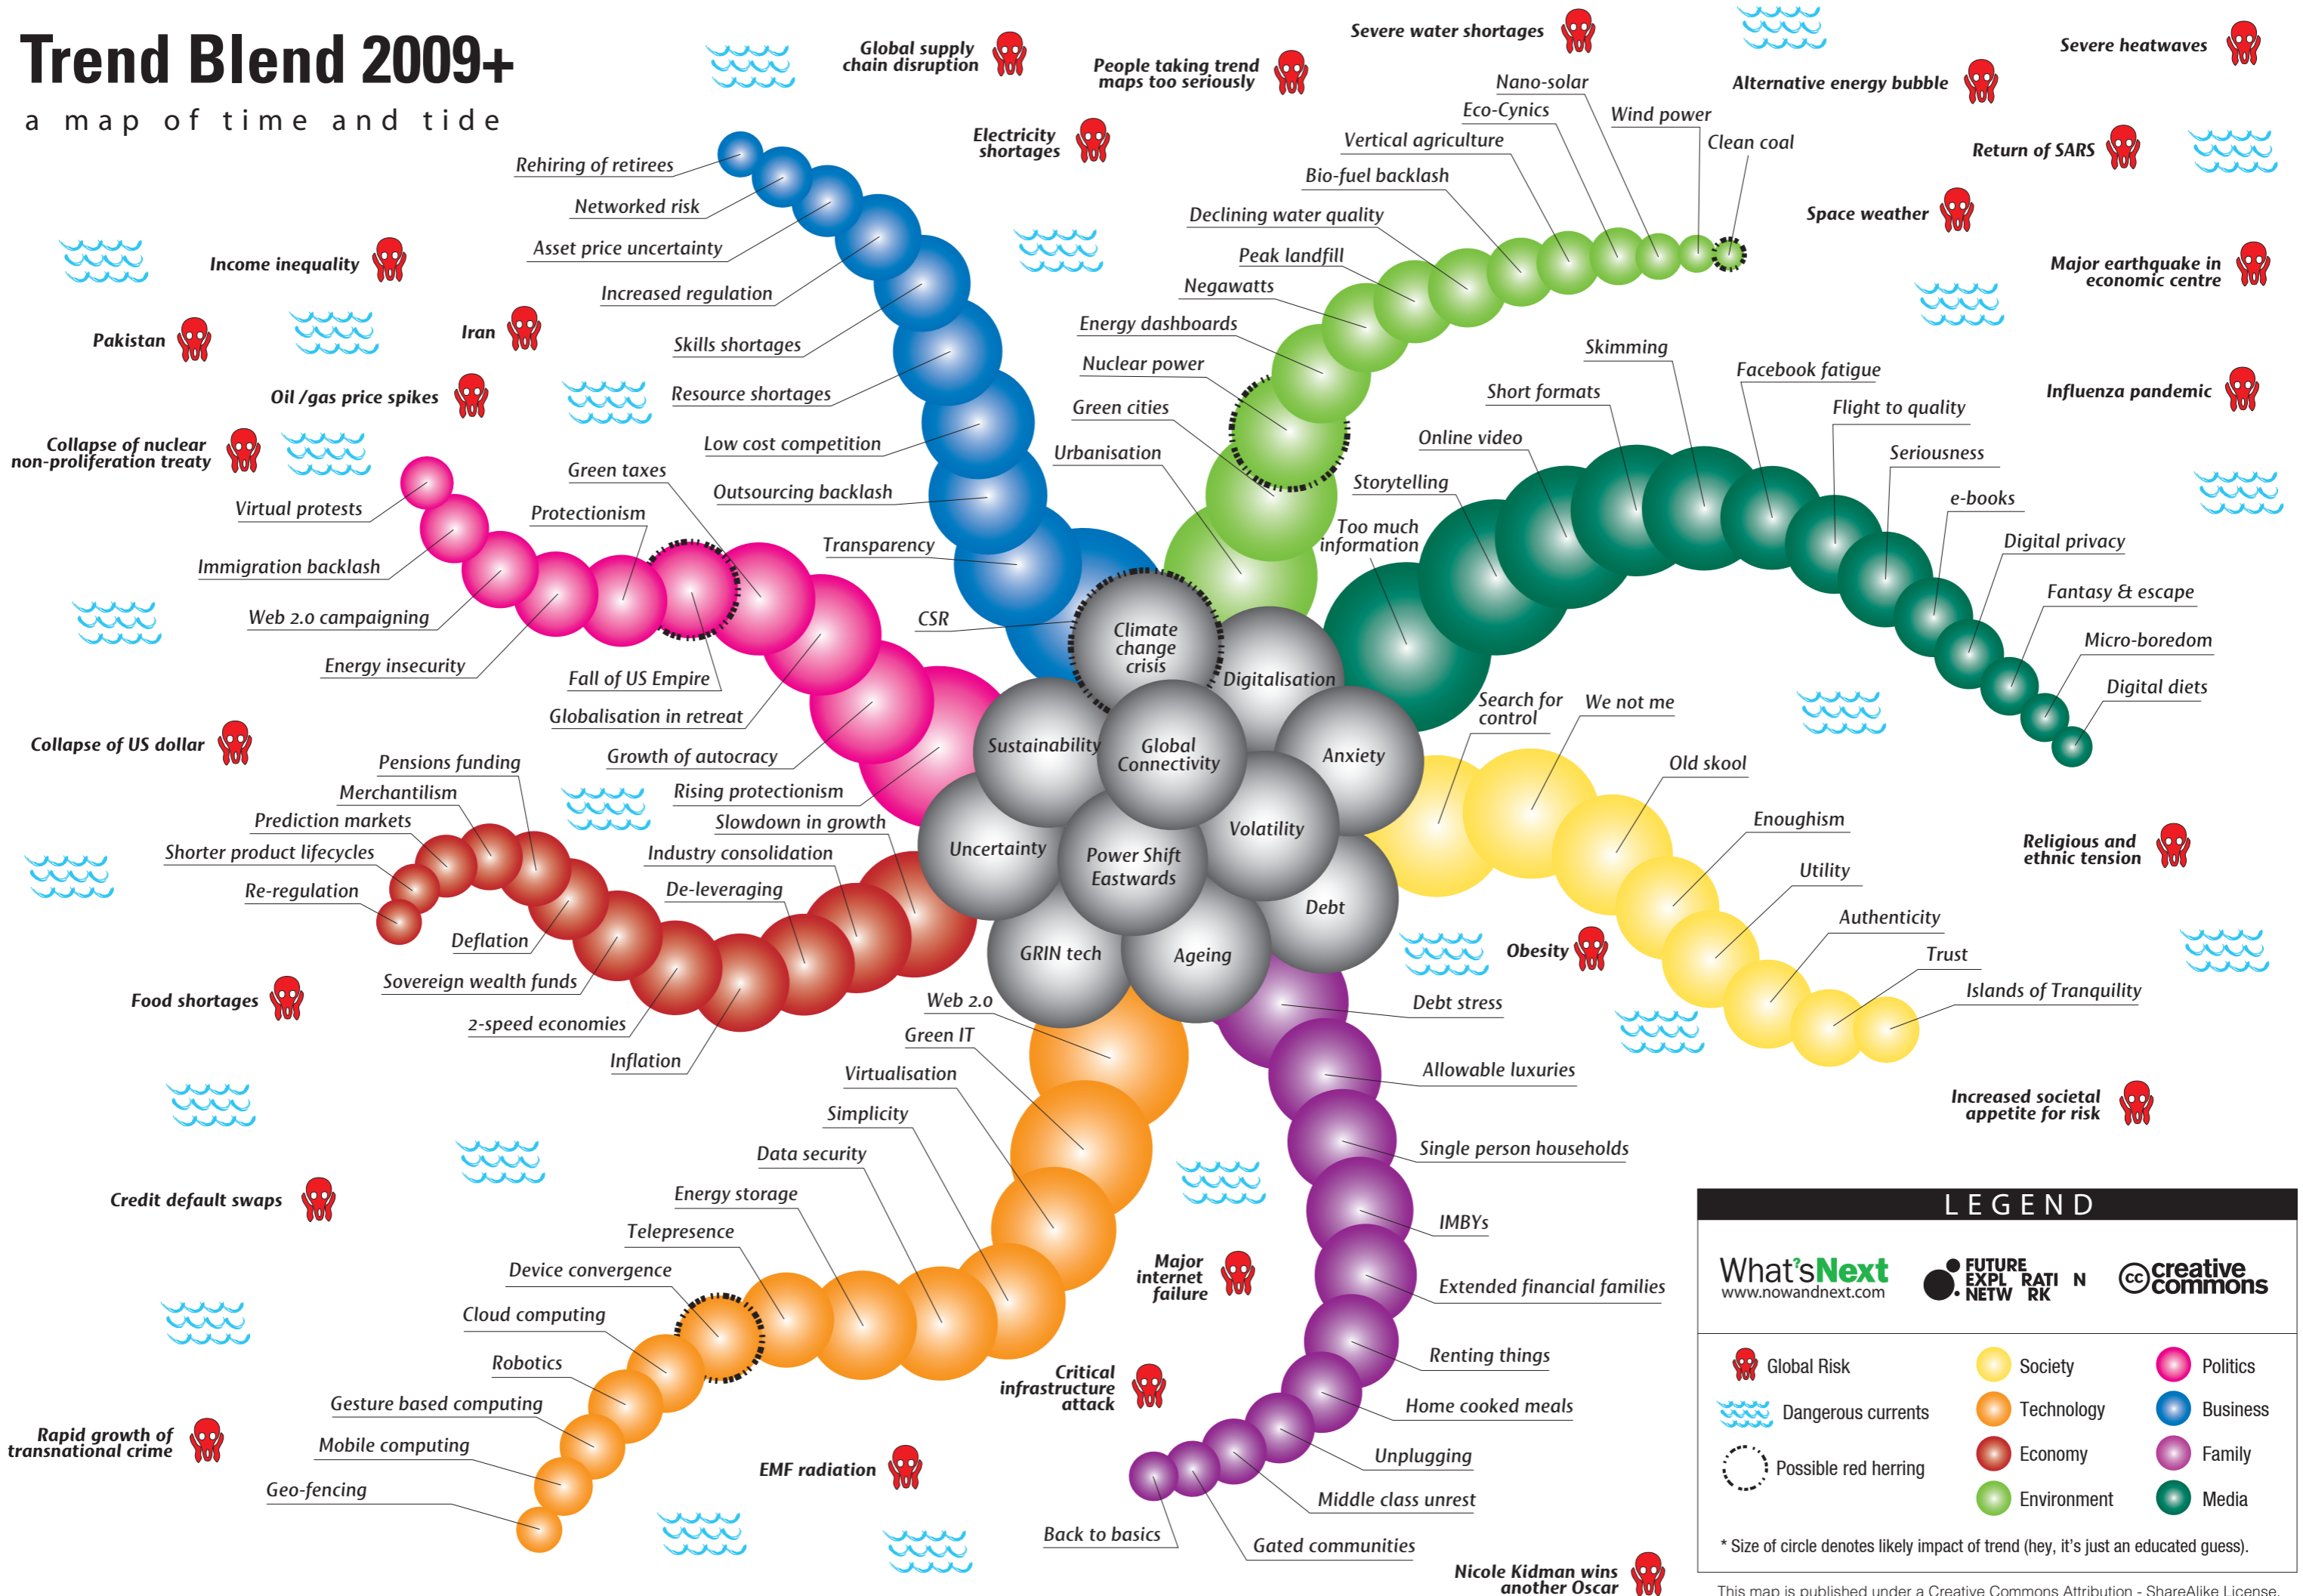

Trend Blend 2009+

a map of time and tide

LEGEND

What'sNext www.nowandnext.com FUTURE EXPLORATION NETWORK RATIO

Global Risk
 Society
 Politics

Dangerous currents
 Technology
 Business

Possible red herring
 Economy
 Family

Environment
 Media

* Size of circle denotes likely impact of trend (hey, it's just an educated guess).

This map is published under a Creative Commons Attribution - ShareAlike License.